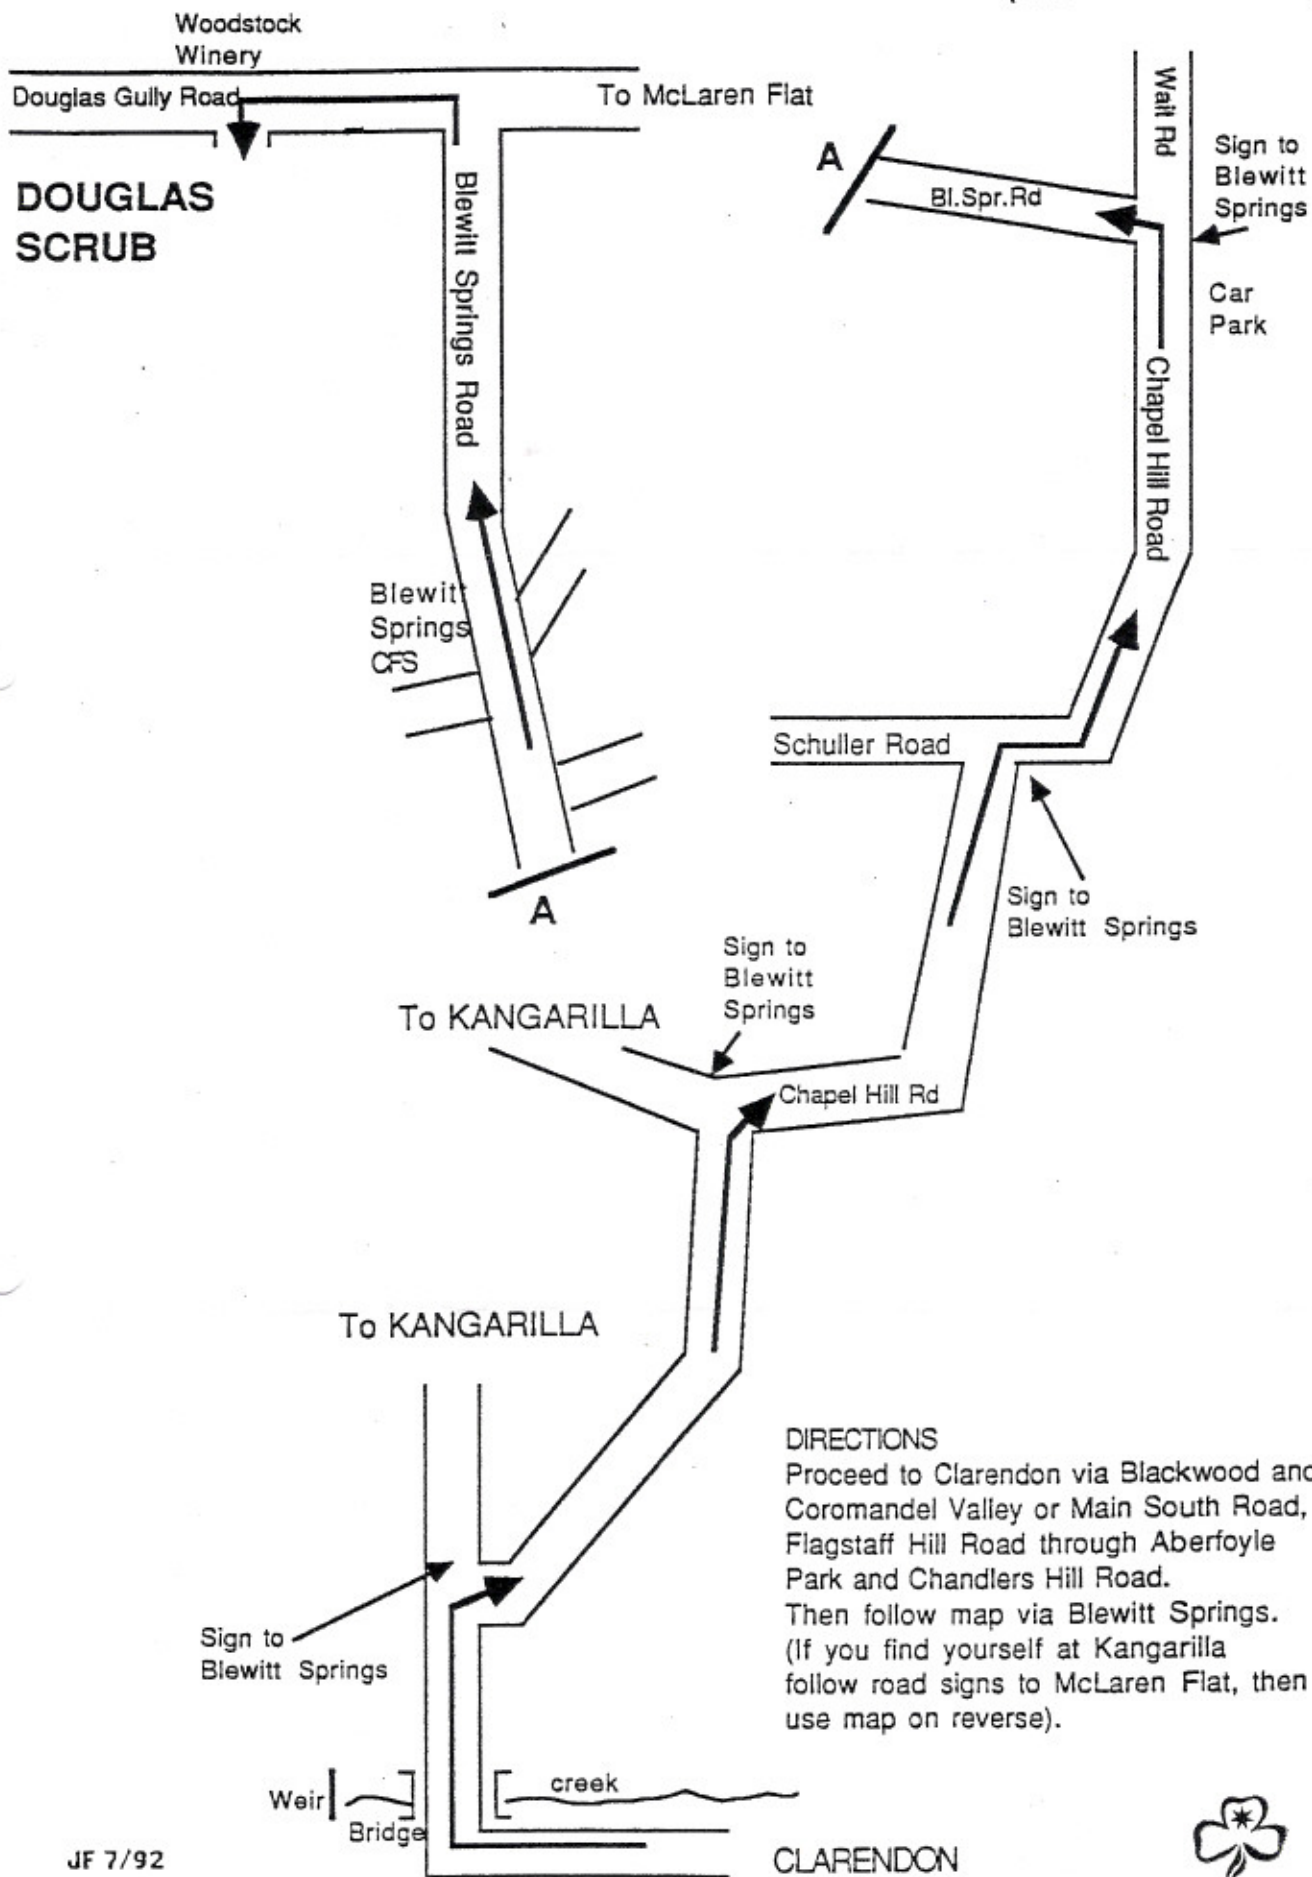

DIRECTIONS TO DOUGLAS SCRUB via Clarendon and Blewitt Springs.
(not to scale)

DIRECTIONS

Proceed to Clarendon via Blackwood and Coromandel Valley or Main South Road, Flagstaff Hill Road through Aberfoyle Park and Chandlers Hill Road. Then follow map via Blewitt Springs. (If you find yourself at Kangarilla follow road signs to McLaren Flat, then use map on reverse).

DIRECTIONS TO DOUGLAS SCRUB
 via Main South Road, McLaren
 Vale and McLaren Flat
 (not to scale)

JF 7/92

DIRECTIONS

From Adelaide take the Main South Road. Turn left to McLaren Vale on the Willunga, Victor Harbor Road. Just past Old Noarlunga at McLaren Vale turn left on the Kangarilla Road to McLaren Flat. Just before township, but after 60 km sign, turn left on the Blewitt Springs Road and follow map to Douglas Scrub. Entrance is opposite Woodstock Winery. Watch for green Girl Guide Association 'Douglas Scrub' signs.